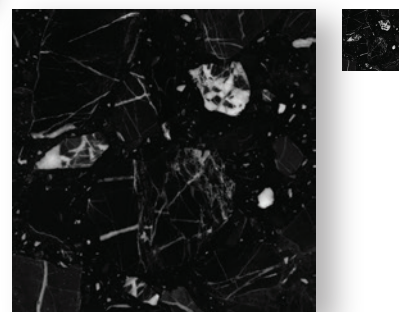

# Marble

## Le Grande

600X600X12mm , Slab 3000X1200X20mm

K101 Botticino

K102 Perato Royal

K103 Rosso Royal

K104 Rasotica

K105 Grigio Royal

K106 Black Marquina