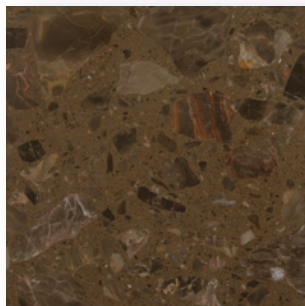

# Marble

## Le Grande

600X600X12mm , Slab 3000X1200X20mm

K101 Botticino

K102 Perato Royal

K103 Rosso Royal

K104 Rasotica

K105 Grigio Royal

K106 Black Marquina